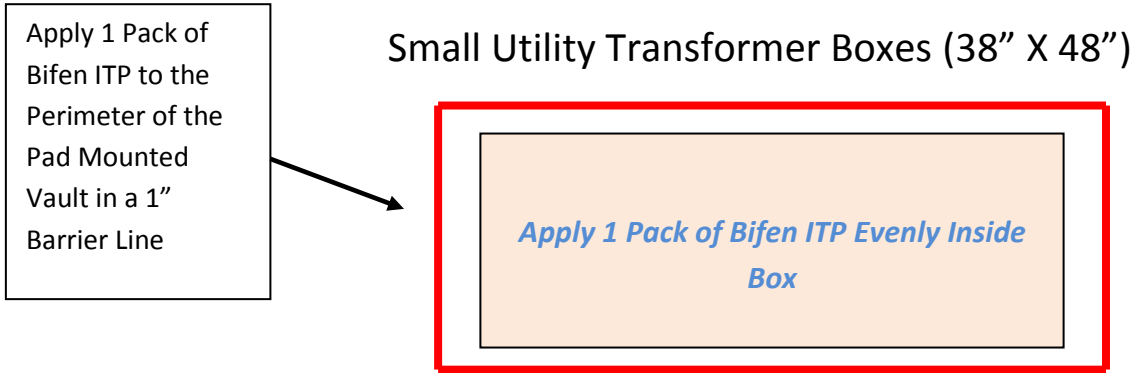

Bifen ITP Suggested Use Rates and Placement

Larger Utility Transformers/Vaults (96" X 96")